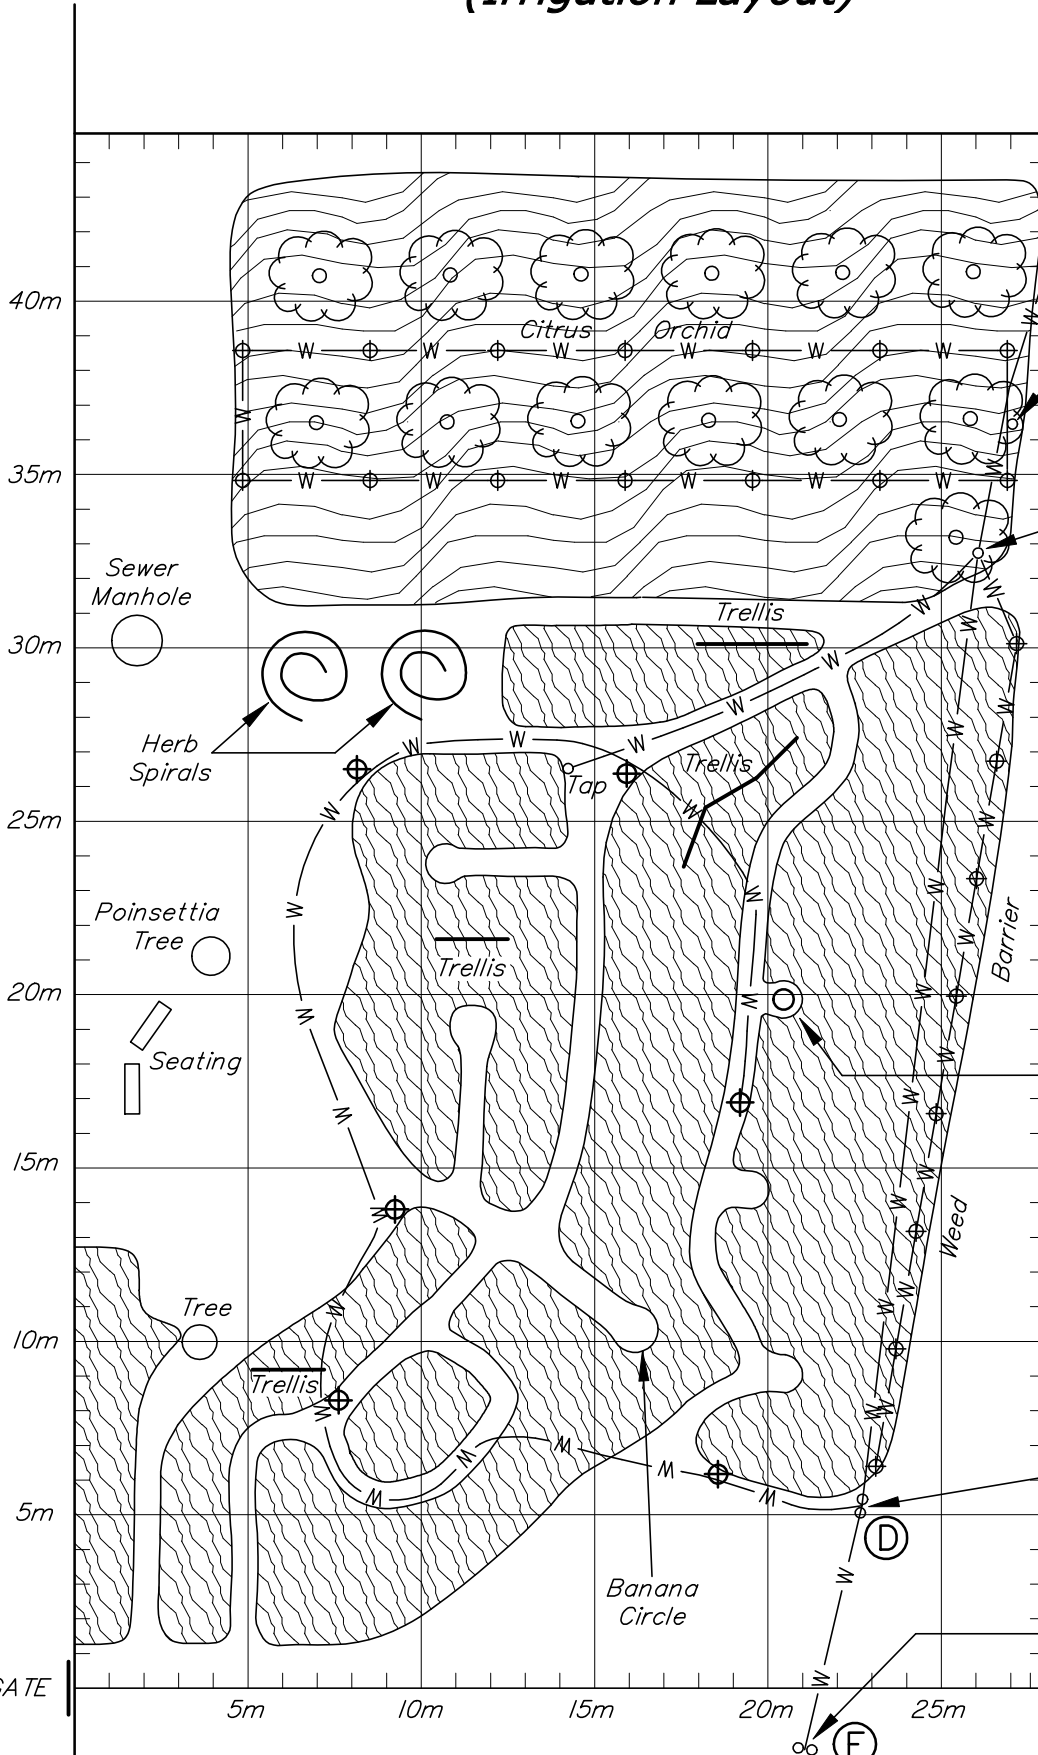

— LEGEND —

# Machans Beach Community Garden Northern Section (Irrigation Layout)

(B)  
Controls  
Orchid  
Sprinklers  
& Garden Tap

(C)  
Controls  
Weed Barrier  
Mini Sprinklers

— NOTE —  
Please turn some sprinklers on before turning the water on at A. This is because of the possibility of pressure buildup in the water pipes.

North valve controls north  
South valve controls south

West valve controls west  
East valve controls east